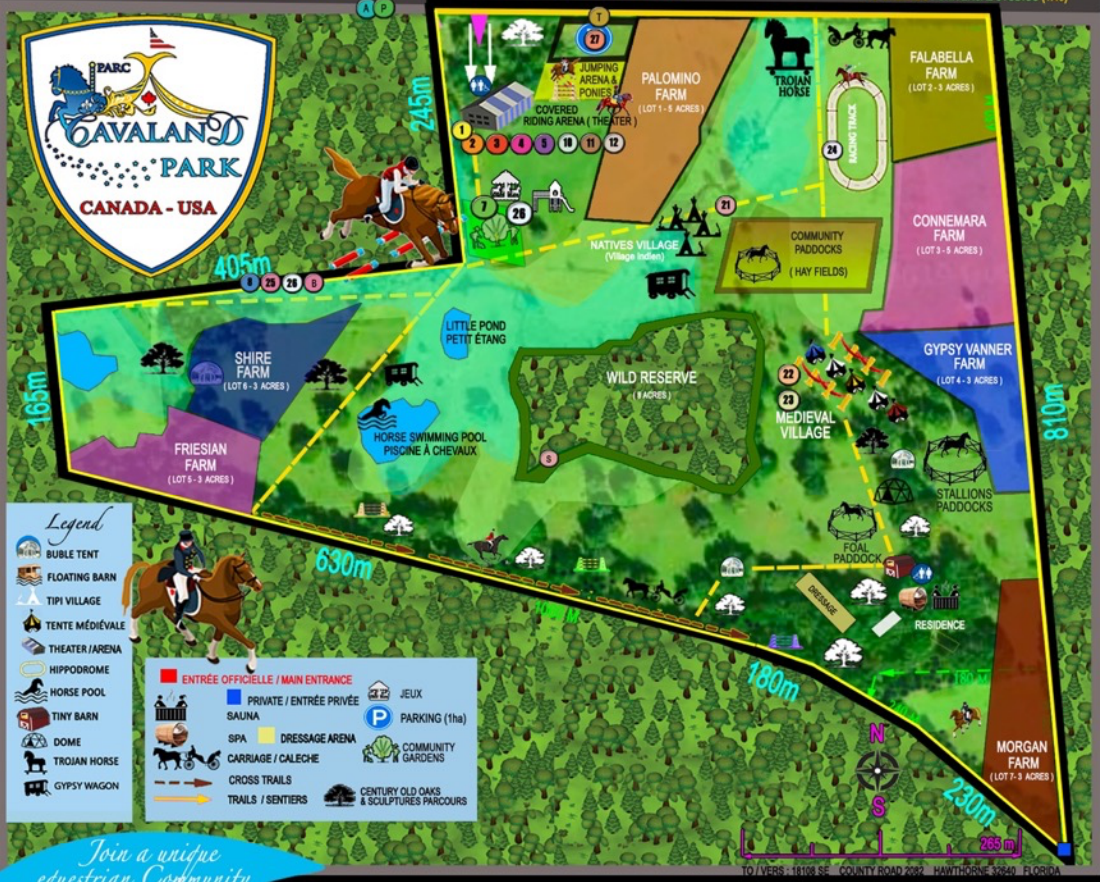

Legend

- 1 CHANDELIERS STABLE
- 2 SHOWS & RIDING LESSONS
- 3 SHOWER & TOILETS / SDB
- 4 SOUVENIRS SHOP/BAR
- 5 PHOTO STUDIO
- 6 CAROUSEL
- 7 CHILDREN PLAYGROUND
- 8 SPA & SAUNA
- 9 FOAL BATH
- 10 BLUE RIBBON'S STABLE
- 11 PONY RIDES
- 12 HORSE TRAIL
- 14 ROUND PEN
- 15 CHILDREN FARM
- 16 17 18 19 20 PADDOCKS 01 TO 05
- 21 INDIAN CAMP
- 22 MEDIEVAL QUARTER
- 23 JOUSTING LIST
- 24 RACE TRACK
- 25 SWIMMING HORSES
- 26 GYPSY CARAVANS*
- 27 TROJAN HORSE
- A RECEPTION
- P PARKING
- B ROWING BOATS
- T IRON HORSE
- S SCULPTURE PARK
- B1 B2 B3 BUBBLE TENTS UNIQUE ACCOMODATIONS (HEATED & AC)
- D1 D2 DOMES UNIQUE ACCOMODATIONS (HEATED & AC)
- W1 W2 GYPSY WAGONS UNIQUE ACCOMODATIONS

TO GAINESVILLE / UNIVERSITY OF FLORIDA (13 min.)
 TO CRYSTAL RIVER - MEXICAN GOLFE - THE VILLAGES (1:15)
CAVALAND PARK USA
 18001 SE HAWTHORNE ROAD, FL
MAIN GATE ON INTERSTAT 1 20
 TO OCALA / WORLD EQUESTRIAN CENTER (33 min.)
 TO OCEAN / CRESCENT BEACH / STE AUGUSTINE (1:10)
 TO ORLANDO / UNIVERSAL STUDIOS (1:40)

GREAT SOUND AND LIGHT EQUESTRIAN SHOWS

Cavaland Park and its show troupe consisting of 15 artists and 15 horses welcome you each month to enjoy our two great sound and light equestrian shows with a giant 20 meters wide projection screen and immersive animated 3D sceneries: *The Artist-Horse* and *Epik*.

Equestrian center opened yearly.
Amusement park opened on weekends.

Check the opening dates of the park
and show times on : www.cavaland.com

Hawthorne

Enjoy the greatest experiences and emotions with the Star horses of Cavaland Park in Florida!
Only 13 minutes from Gainesville and the University of Florida; 30 minutes from Ocala; 1h15 from Ocean and 1:45 from Orlando. Directly on Interstate 20.