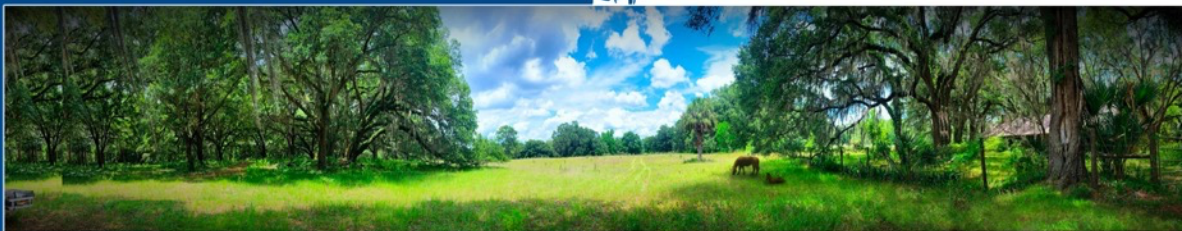

GREAT SOUND AND LIGHT EQUESTRIAN SHOWS

Cavaland Park and its show troupe consisting of 15 artists and 15 horses welcome you each month to enjoy our two great sound and light equestrian shows with a giant 20 meters wide projection screen and immersive animated 3D sceneries: *The Artist-Horse* and *Epik*.

PRIVATE AND CORPORATE EVENTS

We create turnkey or custom made events for your corporate groups, weddings or celebrations. You can also rent the park of the heated theater for the day or the evening, or book dinner-shows, private demonstrations, workshops, conferences and team-building sessions with horses.

EQUESTRIAN CENTER

Cavaland Park will teach you horseriding no matter your level, all year long in our heated theater or in our trails, under the supervision of exceptional trainers (*Haute-Ecole*, dressage, side-saddle, liberty and every other discipline). Enjoy your lessons, riding clinics, horse trails or horse boarding, and live the greatest experiences with horses in our top-range facilities, with horses of prestigious breeds and professional artists. You can benefit from our sport-study programs, or monthly clinics. We teach you equestrian arts or pedagogic ways following an ethological approach destined to all levels. Finally, we punctually offer equitherapy sessions because our philosophy, beyond riding horses, is to develop a bond with them.